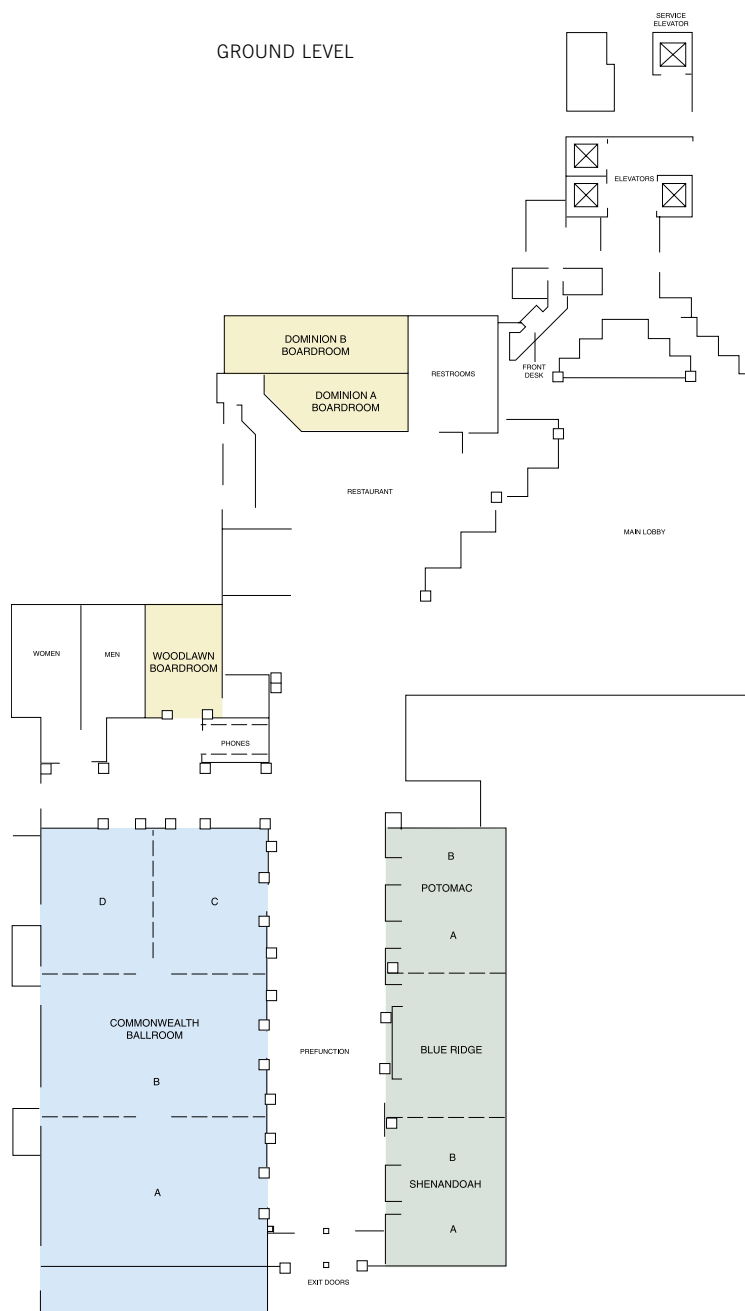

## Hyatt Fairlakes

### DIRECTIONS

From Washington Dulles Airport: Follow signs to Dulles Access Toll Road and exit onto Route 28 South. Go 4 miles to Route 50 East (Fairfax) then proceed 3 miles to Fairfax County Parkway (Rte 7100 South). At second traffic light, turn left onto Fair Lakes Parkway. At next traffic light, turn right onto Fair Lakes Circle. Hotel is located on left side. From I-66, take Exit 55B (Fairfax County Parkway, 7100 North) towards Reston. Turn right at first traffic light onto Fair Lakes Parkway. Turn right at next Traffic light onto Fair Lakes Circle. Hotel is 1/4 mile on left.

### GROUND LEVEL

♿ ALL MEETING SPACE IS WHEELCHAIR ACCESSIBLE